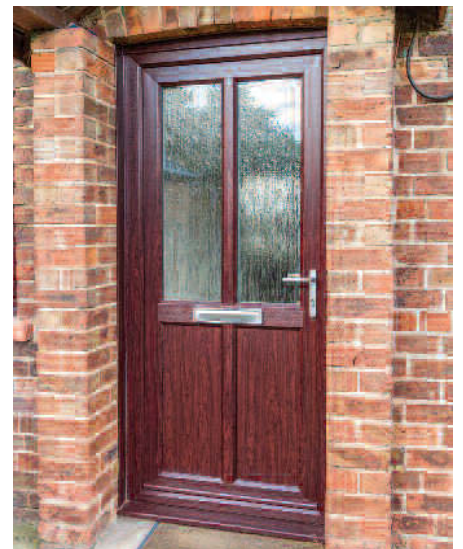

Pickwork in Rosewood with Satin Chrome hardware