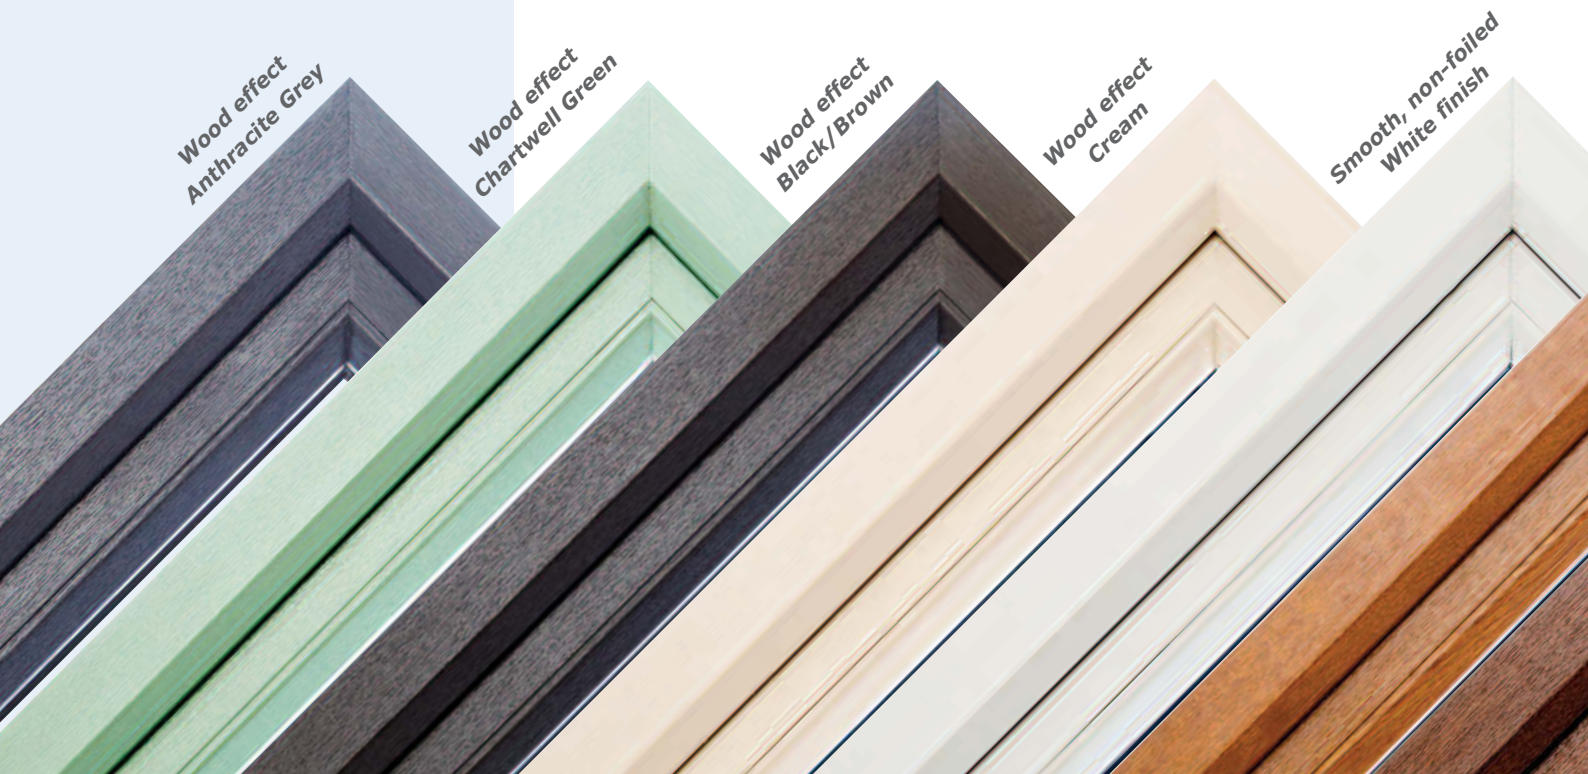

*Wood effect
Chartwell Green*

*Wood effect
Black/Brown*

*Wood effect
Cream*

*Smooth, non-foiled
White finish*

Information on Colour

All our windows and doors are available in a wide range of colours and finishes, from the traditional smooth white non-foiled profile which is finished with a neat pencil line weld through to a range of textured wood effect foiled colours with the seamless StyleLine welds. We also offer a hand painted service and can colour your frames in literally any colour you wish.

At the bottom of the page you will see our main range of wood effect foiled colours, whilst we have tried to provide you with an accurate indication of the colour you should appreciate that these are intended as a guide only, we are more than happy to provide you with samples for a more accurate representation. These colours are available for both our chamfered, Fortress™ and fully sculpted systems Super Fortress™.

All these colours are available on both the inside and outside or with the traditional smooth non-foiled white profile on the inside. With these dual colour options the frame finish on the two sides will be different, as in wherever there is a foiled finish the welds will be finished with the seamless StyleLine joint and wherever there is a traditional smooth non-foiled white profile the welds will be finished off with the neat pencil line, as seen in the image on the right. Unfortunately it is not technically possible to reproduce the seamless StyleLine joint on the traditional smooth non-foiled white profile.

*Wood effect
Anthracite Grey*