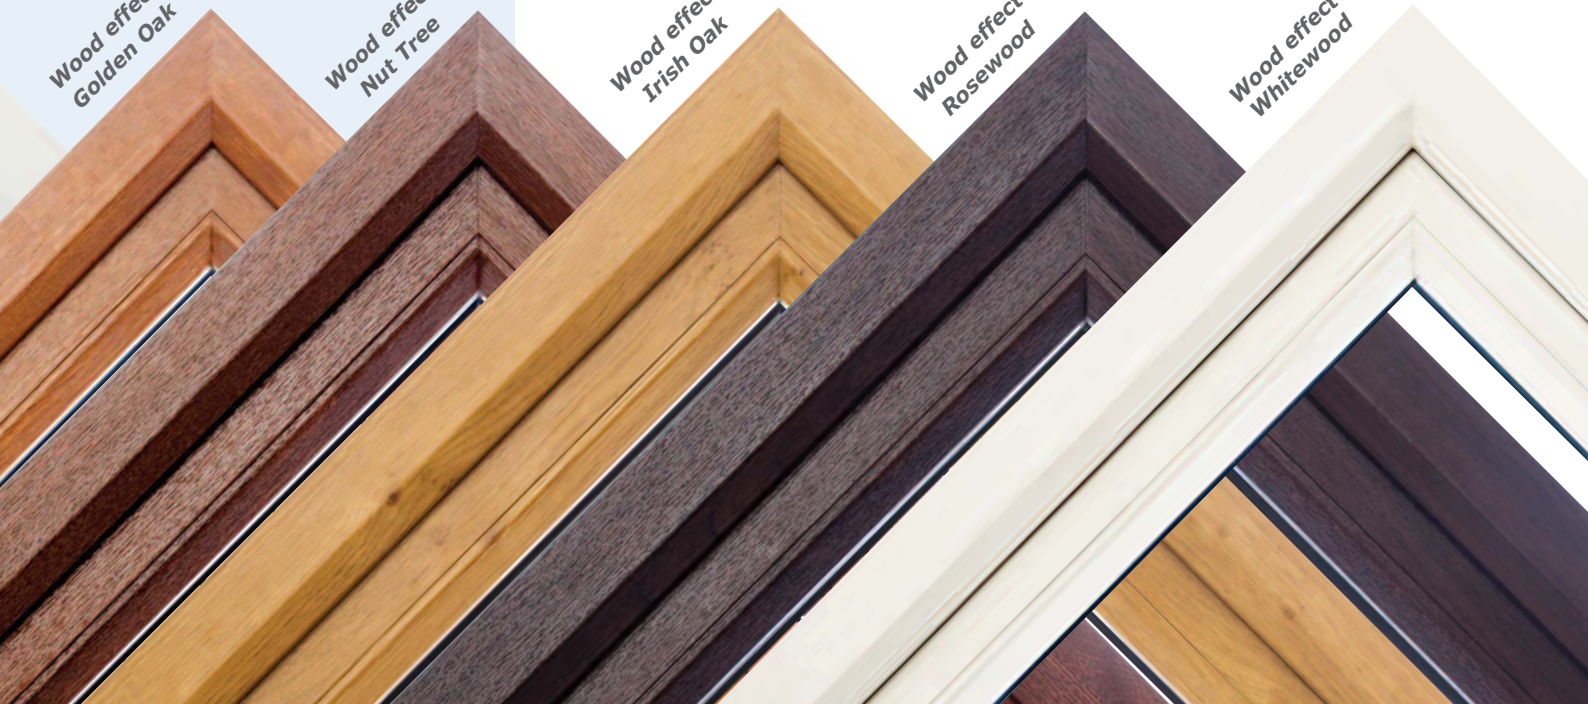

**Smooth laminated finish, not wood effect*

Whitewood

English Oak

Clotted Cream

Painswick

Eclectic Grey

No 10 Black

Wood effect Golden Oak

Wood effect Nut Tree

Wood effect Irish Oak

Wood effect Rosewood

Wood effect Whitewood

HOMELEA

Main picture:
Lincoln design in Irish Oak
with Satin Chrome hardware

Blyton design in
Black/Brown with Bright
Chrome hardware